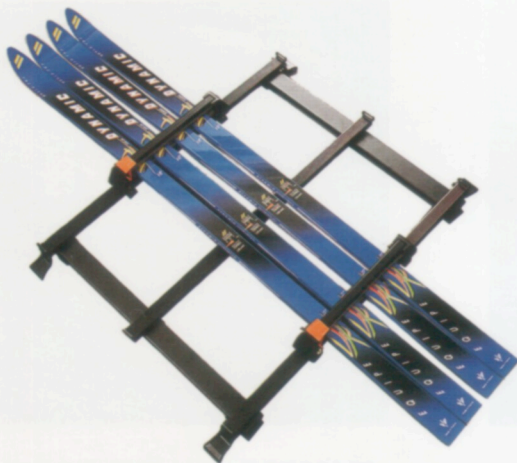

ACCESSORIES

205

205

4109A3 Leather Bound Sports Steering Wheel

961715 Ski-Holder Single Set

9603A3 Front Mud Flaps
9603A4 Rear Mud Flaps (SI Only)
960396 Rear Mud Flaps (GTI Only)

9160155/A Head Lamp Protectors

962226 Rear Name Plaque (GTI Only)

*Y*our choice of a new Peugeot 205 has already set you apart from other drivers on the road. To give your Peugeot that personal touch, we have an exclusive range of accessories.

Accessories to add sporty performance to a car that was crafted out of a rally bred tradition, such as the sports steering wheel or alloy wheels. Enhance your driving life style on the open road with ski-racks and towbars. Protect from wear and tear through the years with hard wearing carpets or mats.

With its sporty styling, comfortable interior and advanced engineering driving a Peugeot 205 is a unique experience

By adding accessories from our specially developed range you can make your Peugeot 205 as individual as you.